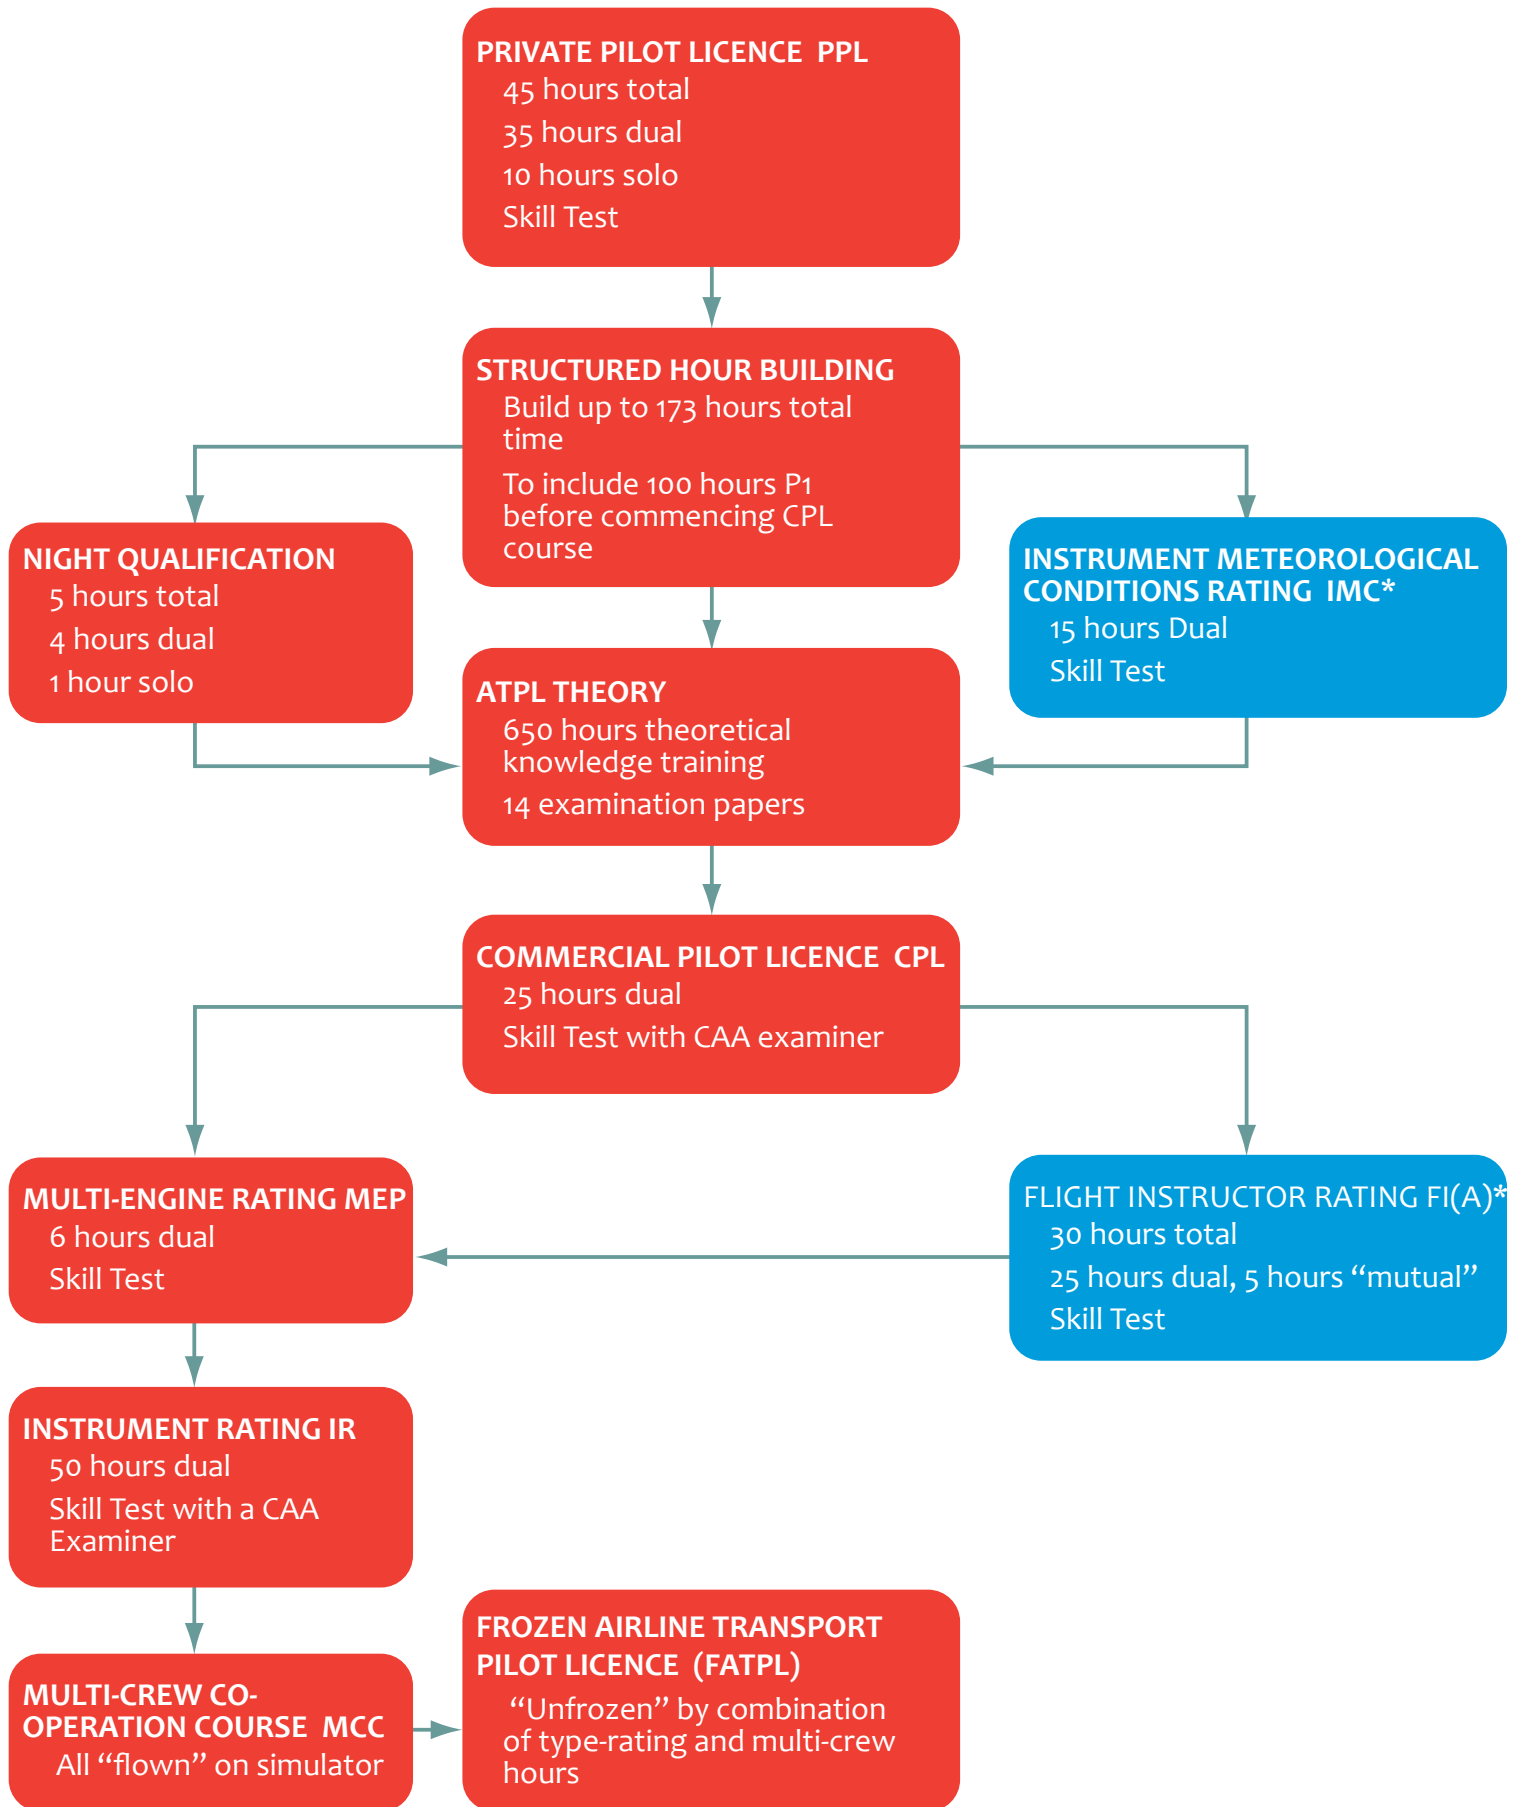

MODULAR ATPL FLOWCHART

*Recommended but not required